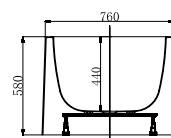

Image is only for illustration purpose

Model :	Alaska
Category:	Free Standing Bathtub
Code:	JBT-WHT-FSBT177542X
Size (mm):	1712 x 760 x 440/580
Material:	Lucite Acrylic
Reinforcement:	3 Layers of Fiber Glass
Accessories Included:	- Drain & Overflow - Steel Legs
Accessories Excluded:	NA
Features	Available in Chrome accessories