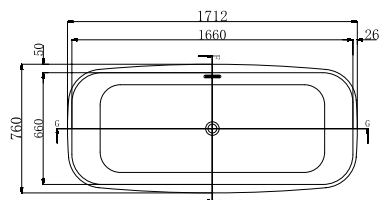

Image is only for illustration purpose

Model :	Alaska
Category:	Free Standing Bathtub
Code:	JBT-WHT-FSBT177542X
Size (mm):	1712 x 760 x 440/580
Material:	Lucite Acrylic
Reinforcement:	3 Layers of Fiber Glass
Accessories Included:	- Drain & Overflow - Steel Legs
Accessories Excluded:	NA
Features	Available in Chrome accessories