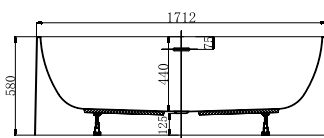

Image is only for illustration purpose

Model :	Alaska
Category:	Free Standing Bathtub
Code:	JBT-WHT-FSBT177542X
Size (mm):	1712 x 760 x 440/580
Material:	Lucite Acrylic
Reinforcement:	3 Layers of Fiber Glass
Accessories Included:	- Drain & Overflow - Steel Legs
Accessories Excluded:	NA
Features	Available in Chrome accessories